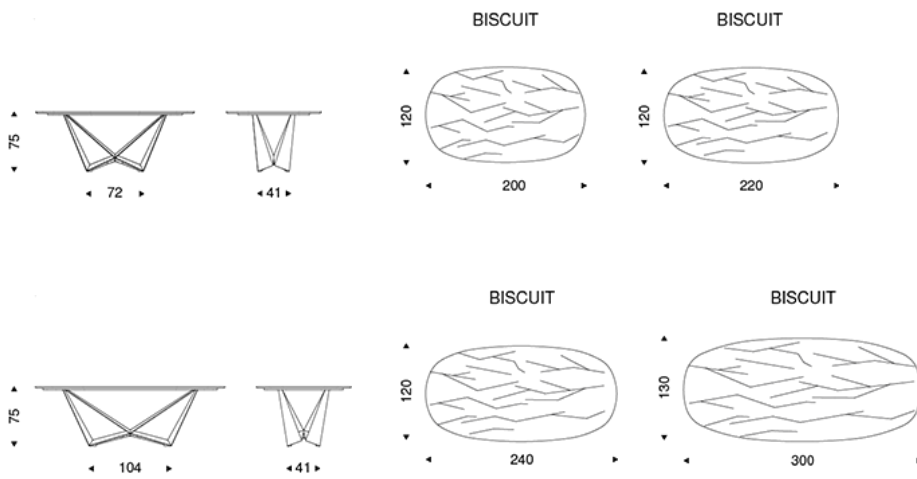

SKORPIO Marble

Product description

Table with base in titanium (GFM11), bronze (GFM18), graphite (GFM69), pearl (GFM70), or black (GFM73) embossed lacquered steel, Brushed Bronze or Brushed Grey lacquered steel. Marble top in Lepanto, Avocatus or Onda Grigia. Colour and brushing variations of the Brushed finish are characteristics of the handcrafted processing and should not be considered as defects.

SKORPIO Marble

Dimensions

SKORPIO Marble

base

metal

brushed bronze

brushed grey

GFM11 titanium
embossed